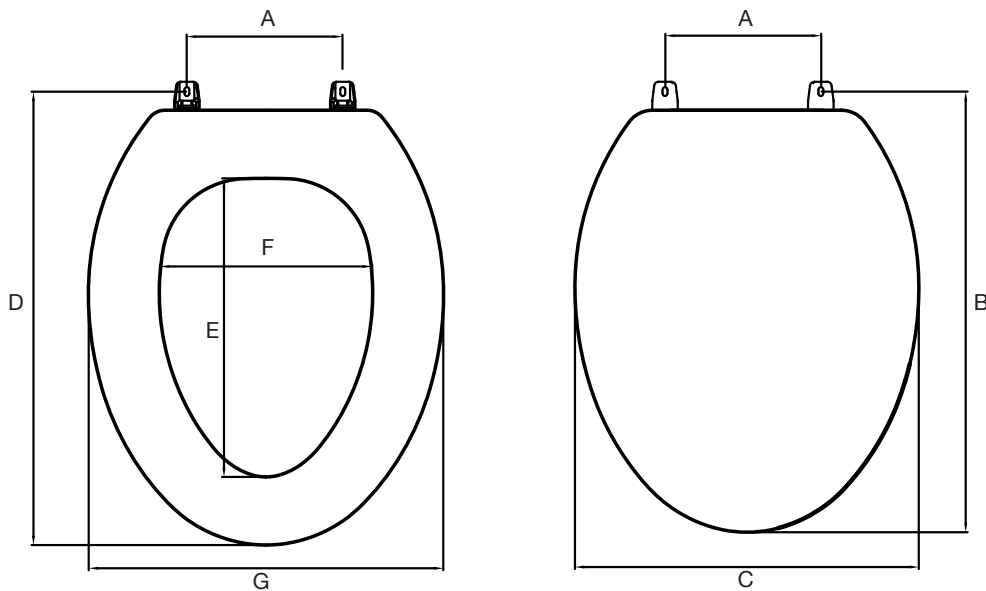

WOOD 19" ELONGATED TOILET SEAT

DESCRIPTION: Elongated shape, molded wood, multiple coat enamel finish toilet seat.

1910-2

- 19" Elongated
- Molded wood construction
- Multiple coats of enamel finish
- Sculpted full coverage lid
- 4 Bumpers
- Top mounted hinges with large mounting surface for greater stability
- Non-corrosive plastic hardware
- White

Model Number	A	B	C	D	E	F	G
1910-X	5-1/2"	18-1/4"	13-1/2"	18-1/2"	11-3/4"	8-1/2"	14"

Measurements are subject to manufacturing tolerances and may change without notice. BigGuyConstructionProducts® maintains the right to modify or change the product's design or construction without prior notice and without incurring any obligation to make similar changes and modifications to any product previously sold. Contact a BigGuyConstructionProducts® representative for clarifications.