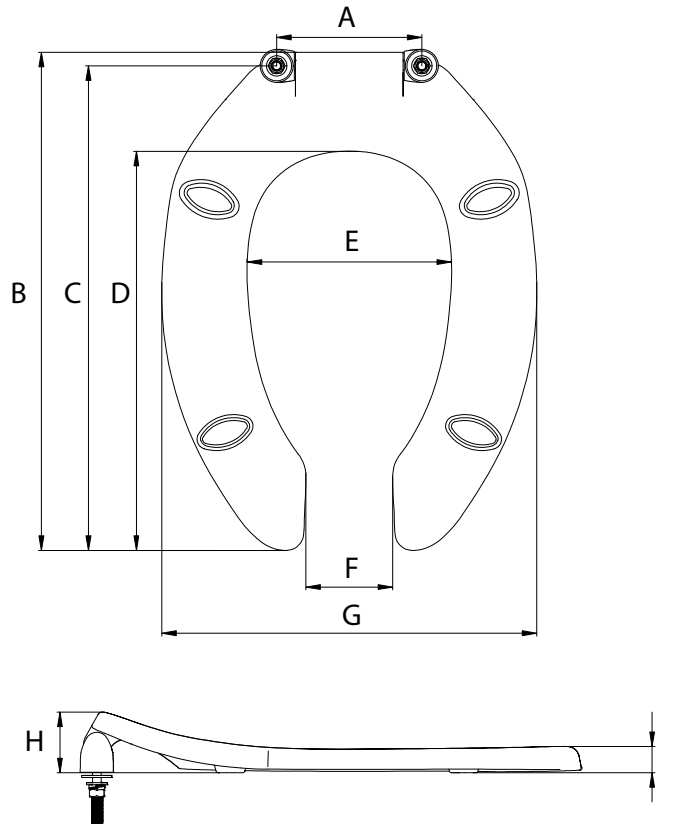

PLASTIC 19" ELONGATED TOILET SEAT

DESCRIPTION: 19" elongated, open front plastic toilet seat without cover. Features stainless steel self-sustaining hinges.

19215-2

- 19" Elongated
- Plastic
- Open Front Without Cover
- 4 Molded Bumpers
- Top Mounted, Stainless Steel, Self-Sustaining Hinges
- White

Model Number:		19215-2						
A	B	C	D	E	F	G	H	I
5-1/2"	19"	18-1/2"	15-1/4"	7-3/4"	3-1/4"	14-1/4"	2-1/4"	1"

Measurements are subject to manufacturing tolerances and may change without notice. BigGuyConstructionProducts® maintains the right to modify or change the product's design or construction without prior notice and without incurring any obligation to make similar changes and modifications to any product previously sold. Contact a BigGuyConstructionProducts® representative for clarifications.