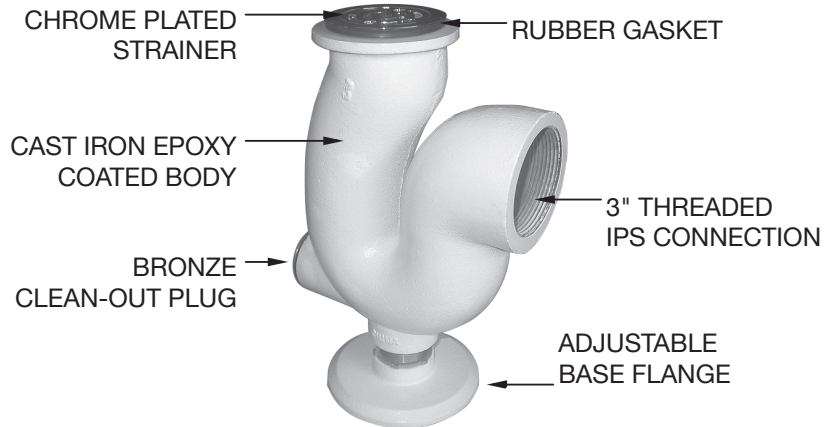

a PreferredConstructionProducts® company

3" TRAP STANDARD

DESCRIPTION: All cast iron epoxy coated traps include chrome plated bronze strainer, rubber gasket, bronze cleanout plug and cast iron base plate. 3" IPS connection (inlet). For use with all wall mounted service sinks.

SKU
BG003W

3" IPS connection (inlet)

Measurements are subject to manufacturing tolerances and may change without notice. BigGuyConstructionProducts® maintains the right to modify or change the product's design or construction without prior notice and without incurring any obligation to make similar changes and modifications to any product previously sold. Contact a BigGuyConstructionProducts® representative for clarifications.