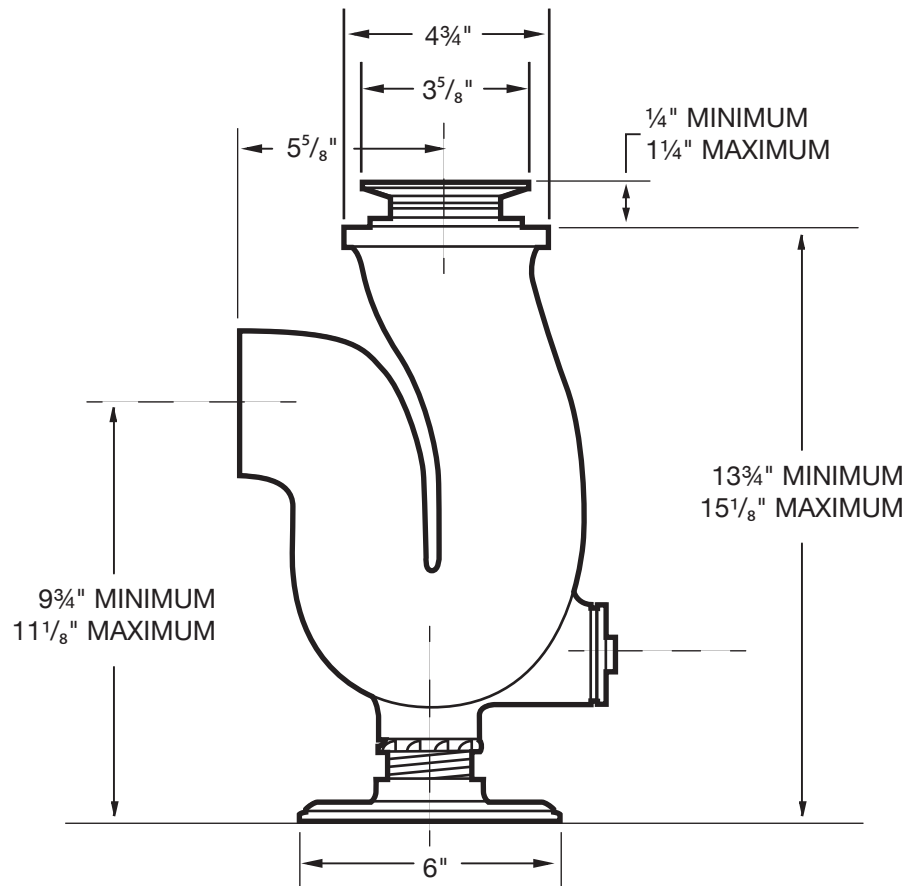

a PreferredConstructionProducts® company

3" TRAP STANDARD

DESCRIPTION: All cast iron epoxy coated traps include chrome plated bronze strainer, rubber gasket, bronze cleanout plug and cast iron base plate. 3" IPS connection (inlet). For use with all wall mounted service sinks.

SKU
BG003W

3" IPS connection (inlet)

Measurements are subject to manufacturing tolerances and may change without notice. BigGuyConstructionProducts® maintains the right to modify or change the product's design or construction without prior notice and without incurring any obligation to make similar changes and modifications to any product previously sold. Contact a BigGuyConstructionProducts® representative for clarifications.