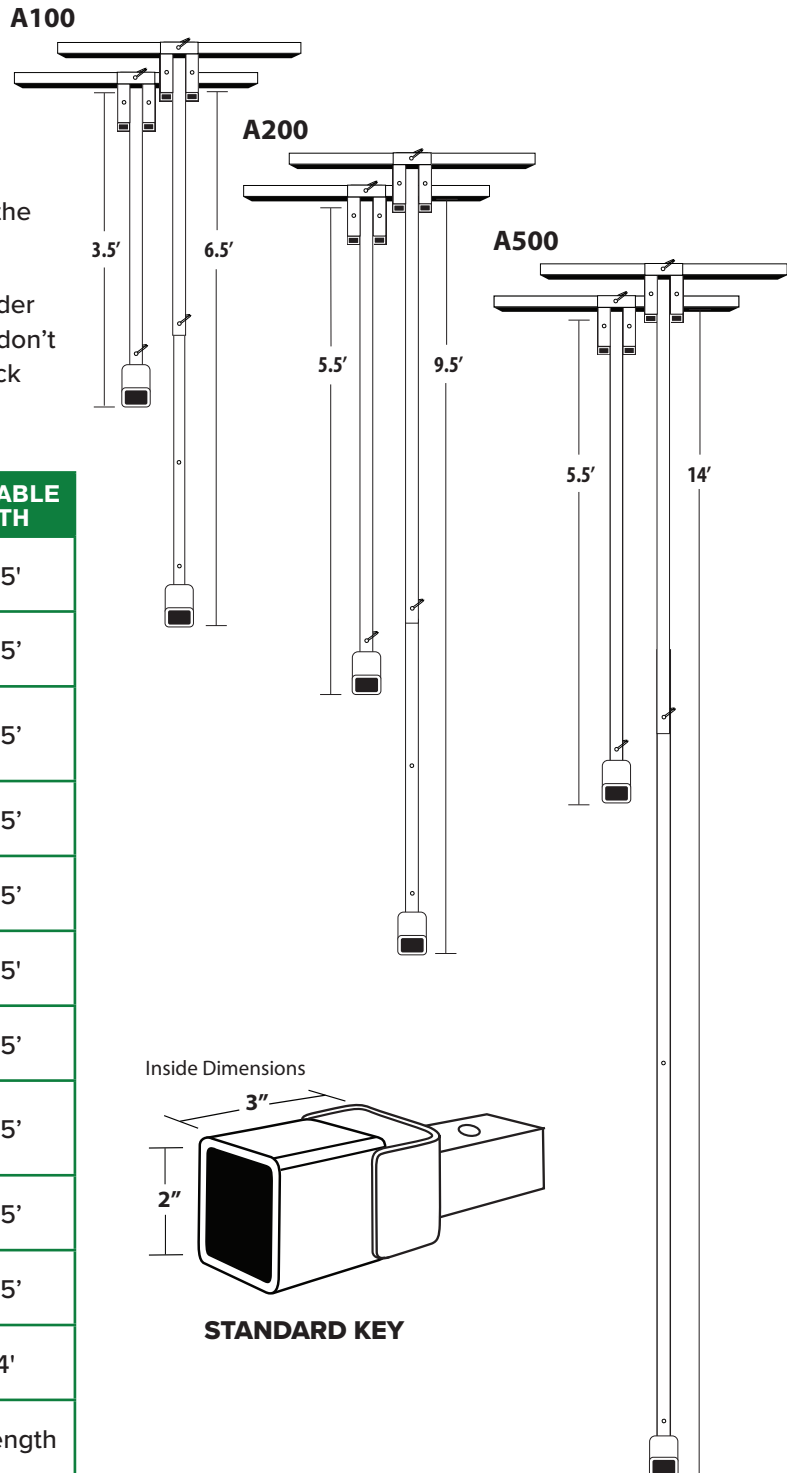

a PreferredConstructionProducts® company

Made by: **Adjustable Reach Key**

ADJUSTABLE REACH KEY

FUNCTION: The T-handle valve key allows for an easy and safe way to turn off water valves in hard to reach places. Designed to be fully adjustable, durable, convenient, and compact. No need to carry multiple keys in varying sizes.

Features:

- Fully Adjustable
- includes breakdown handle
- Positive action Snap-Lock Rings securely hold the Adjustable-each KEY in any fixed position
- Folds down to a compact size to fit in trunk, under the seat, or behind pickup bench seats so you don't have to worry about the key hanging out of truck beds or the possibility of theft

MODEL	DESCRIPTION	ADJUSTABLE LENGTH
A100	Standard Key	3.5' - 6.5'
A100-CS	Standard Key/ Curbstop Adapter	3.5' - 6.5'
A100-CS,WH	Standard Key/ Curbstop Adapter/ Wheel Handle	3.5' - 6.5'
A100-WH	Standard Key/ Wheel Handle	3.5' - 6.5'
A100-HD	Heavy Duty with Standard Key	3.5' - 6.5'
A200	Standard Key	5.5' - 9.5'
A200-CS	Standard Key/ Curbstop Adapter	5.5' - 9.5'
A200-CS,WH	Standard Key/ Curbstop Adapter/ Wheel Handle	5.5' - 9.5'
A200-WH	Standard Key/ Wheel Handle	5.5' - 9.5'
A200-HD	Heavy Duty with Standard Key	5.5' - 9.5'
A500	Standard Key	5.5' - 14'
A1000	Standard Key	Custom Length

FUNCTION: The T-handle valve key allows for an easy and safe way to turn off water valves in hard to reach places. Designed to be fully adjustable, durable, convenient, and compact. No need to carry multiple keys in varying sizes.